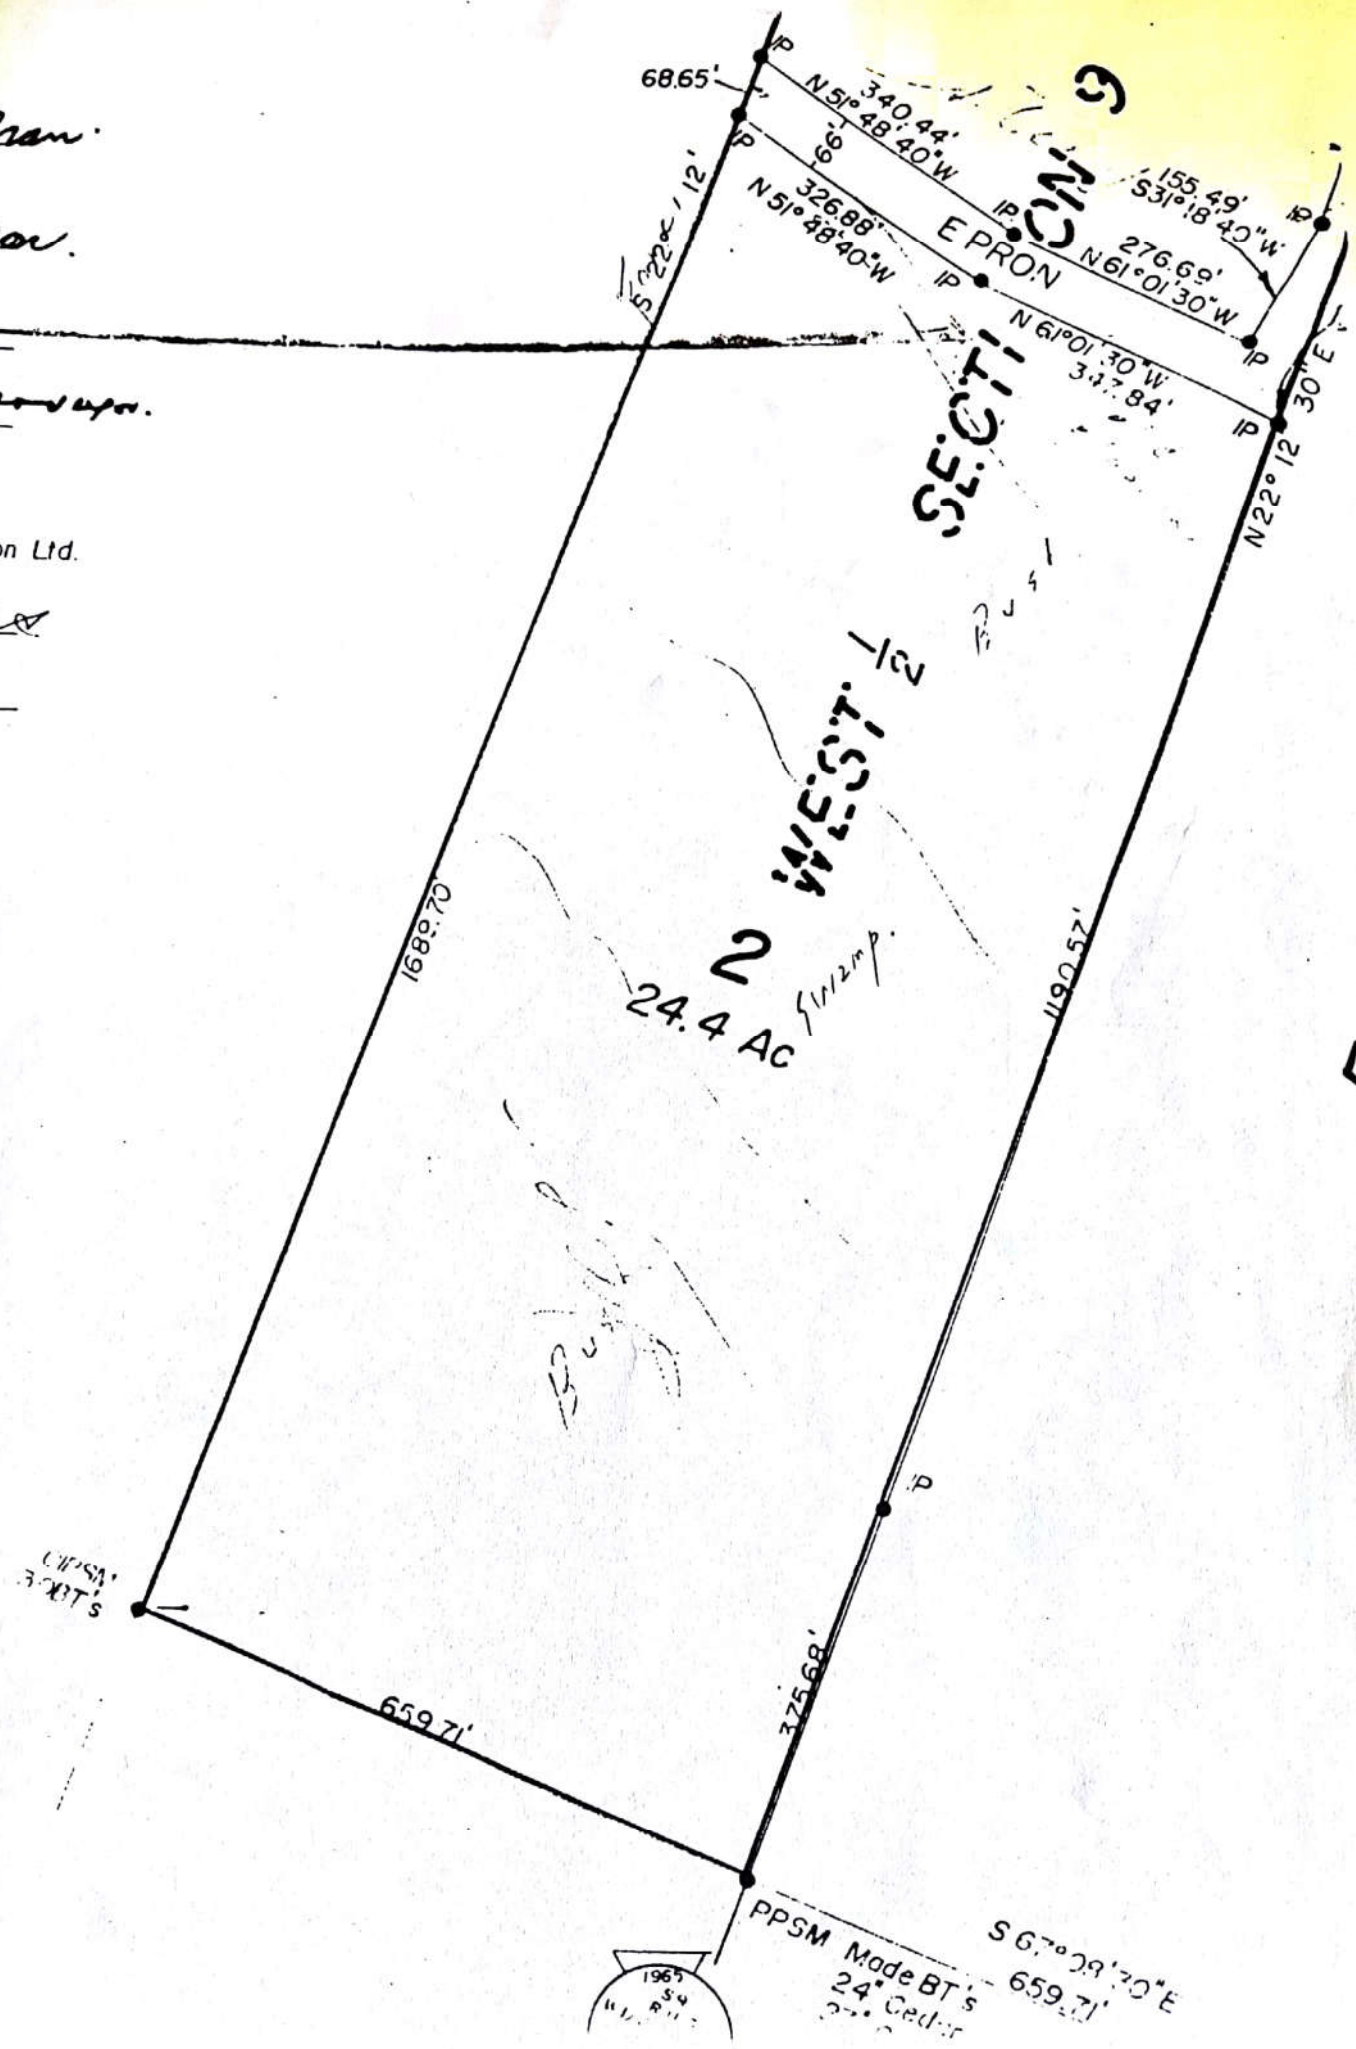

Ed Byron
Byron

r. Byron
Byron

am

and
Occupation

e Corporation Ltd.

Pres

SECTION 3
WEST

EAC

CHINA
300 FT'S

1965
54
11

PPSM Made BT's
24' Cedar

S 67° 09' 70" E
659.71'