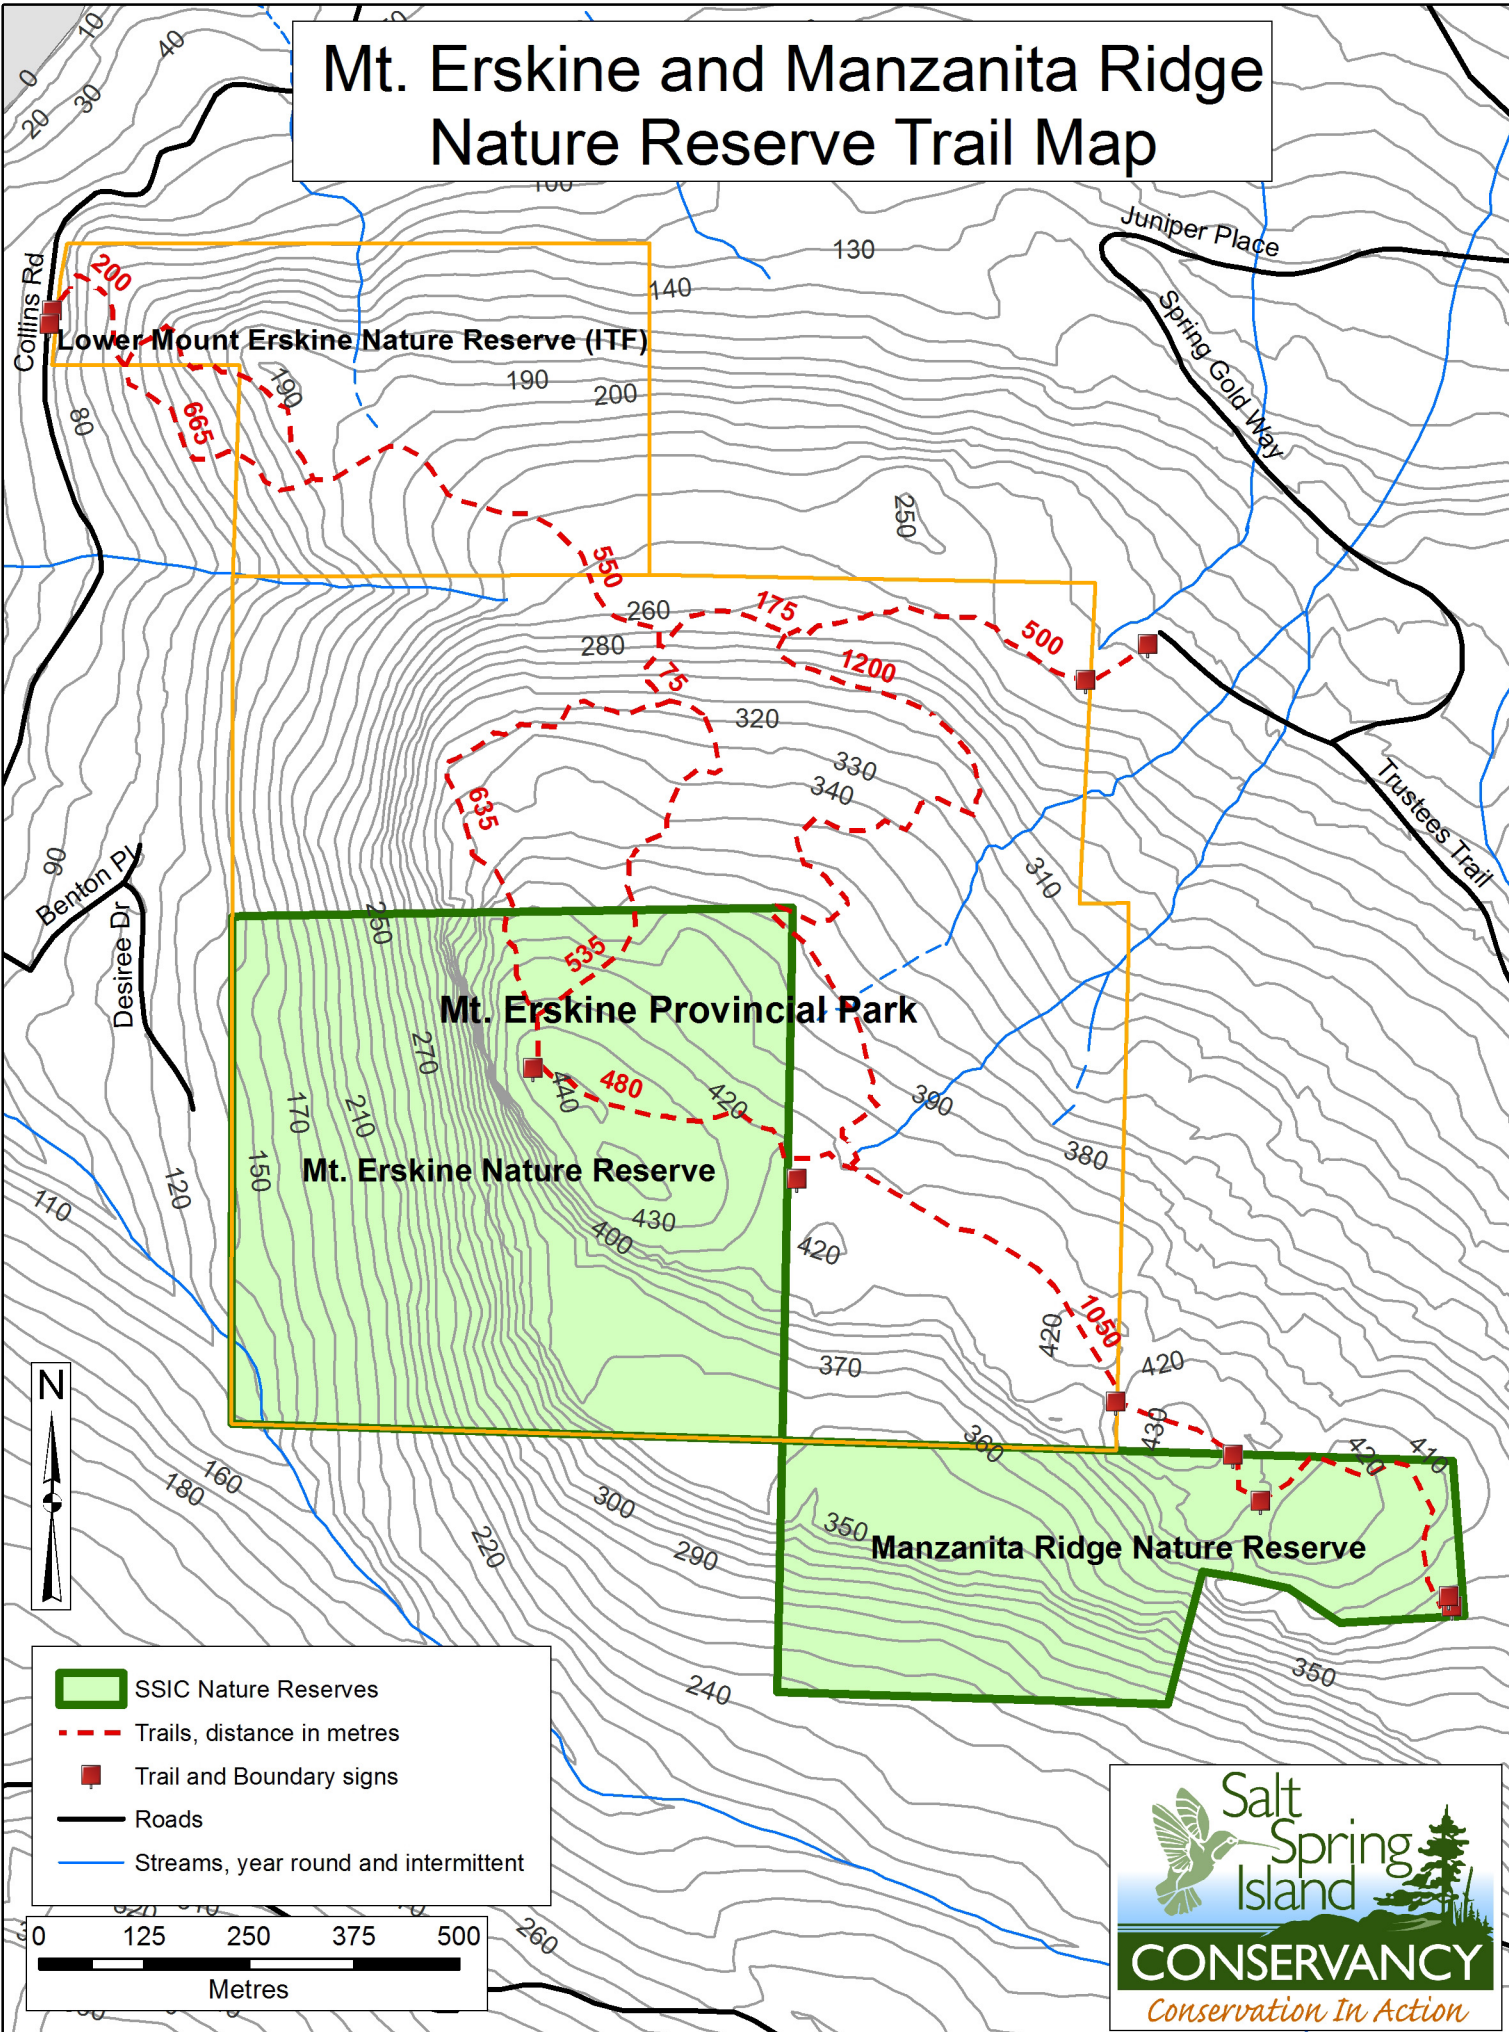

Mt. Erskine and Manzanita Ridge Nature Reserve Trail Map

- SSIC Nature Reserves
- Trails, distance in metres
- Trail and Boundary signs
- Roads
- Streams, year round and intermittent